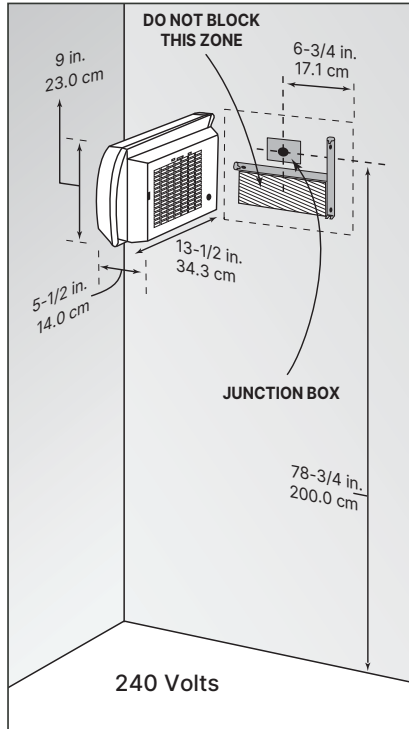

Soprano Fan-forced Wall Heater

5 year element warranty
2-year limited warranty

FEATURES

- | | |
|------------------------|---|
| Color | - White |
| Finish | - Epoxy/polyester anti-rust powder coating resistant to UV rays |
| Voltage | - 240V, 1-phase |
| Wattage | - Choice of 750 W or 1,500 W on installation |
| Construction | - Steel cabinet featuring rounded corners and splash-proof construction for safe installation in the bathroom
- Warm air outlet that directs the air downwards, towards the center of the room
- Two high-limit temperature controls that will turn the heater off in case of overheating, with main power interruption reset |
| Fan | - Quiet squirrel-cage fan
- Factory-lubricated motor |
| Heating Element | - Nickel-chromium alloy stitched wire, providing instant heat |
| Control | - Line voltage control circuit for thermostat, timer or switch (not included, must be compatible with the selected voltage and wattage of the heater)
Note: If an electronic thermostat is used, it must be compatible with fan heaters |
| Installation | - Wattage must be selected at the time of wiring (750 W or 1500 W)
- Quick surface-mounted installation, with the included wall mounting bracket
- Flexible cable with electrical wall box cover plate included
- Requires installation of a wall electrical box not supplied |
| Warranty | - 5-year heating element, 2-year parts and defects |
| Applications | - Bathroom, entrance way, stairwell |

Soprano Fan-forced Wall Heater

Product No.	QTY	UPC	VOLTS	WATTS	HEIGHT		WIDTH		DEPTH		WEIGHT	
					IN	CM	IN	CM	IN	CM	LB	KG
Soprano - WHITE												
X-7809-C15-BB		781052144149	240	750W / 1500W	9	23.0	13-1/2	34.3	5-1/2	14.0	6.4	2.9